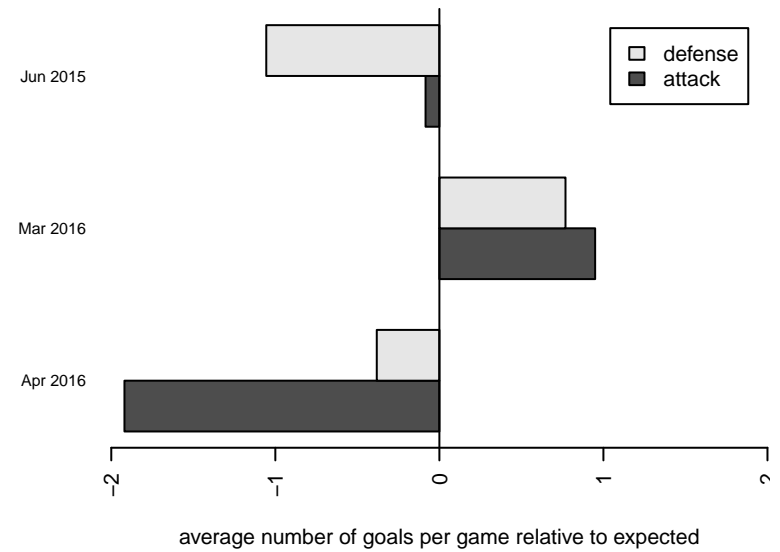

4-H Bayern Munich B04
 Dots are actual minus expected GF (blue circles) and GA (red triangles).
 Blue line is smoothed change in attack strength. Red is smoothed change in defense strength.

**attack and defense variance (black dot)
relative to other teams
and top 10 in region**

**attack and defense rating
relative to others at age
and all opponents in last 13 months**

**attack and defense rating
relative to others at age
and all opponents in last 13 months**

Performance relative to 13 month average

Performance relative to 13 month average

Distribution of opponents
 Red = Lose zone, Blue = Win zone, Green = Even
 Black line separates win/lose zones

lot. A=Neither has attack advantage, B=Opponent has both attack and defense advantage, C=Opponent has both attack and defense disadvantage, D=Both have