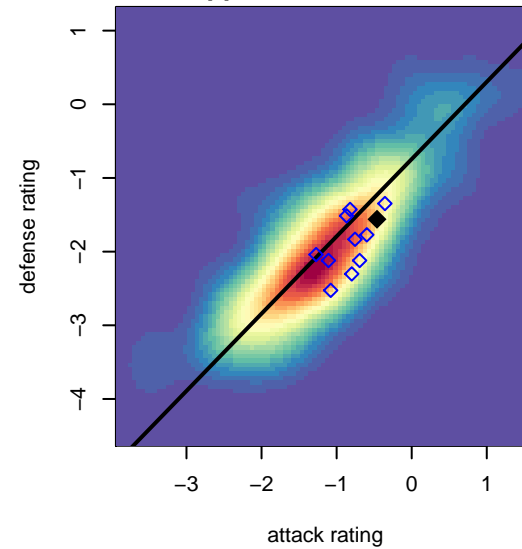

4-H Bayern Munich B04
 Dots are actual minus expected GF (blue circles) and GA (red triangles).
 Blue line is smoothed change in attack strength. Red is smoothed change in defense strength.

**attack and defense variance (black dot)
relative to other teams
and top 10 in region**

**attack and defense rating
relative to others at age
and all opponents in last 13 months**

**attack and defense rating
relative to others at age
and all opponents in last 13 months**

Performance relative to 13 month average

Performance relative to 13 month average

Distribution of opponents
 Red = Lose zone, Blue = Win zone, Green = Even
 Black line separates win/lose zones

lot. A=Neither has attack advantage, B=Opponent has both attack and defense advantage, C=Opponent has both attack and defense disadvantage, D=Both have