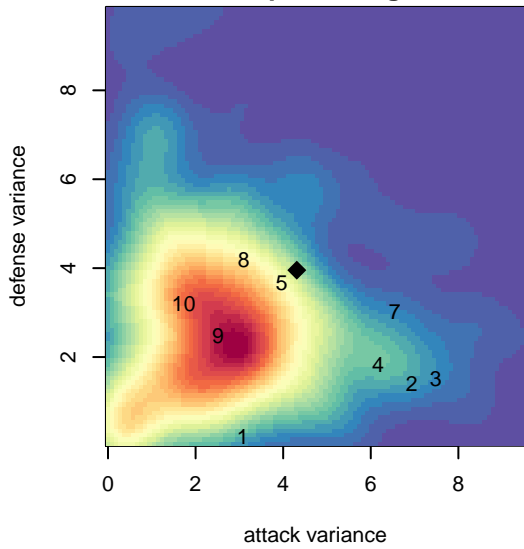

4-H Bayern Munich B04

, OR
 B04 total strength=506
 attack=0.63 defense=0.21
 spr league = Spr OYS B04 Div 1 Green

alt names used:
 4-H Bayern Munich B04
 4-H Bayern Munich

Venues played:
 2015 Capital Cup BU11 Gold
 2015 Spr OYS B04 Division 1 Green

4-H Bayern Munich B04
 Dots are actual minus expected GF (blue circles) and GA (red triangles).
 Blue line is smoothed change in attack strength. Red is smoothed change in defense strength.

**attack and defense variance (black dot)
relative to other teams
and top 10 in region**

Performance relative to 13 month average

Distribution of opponents
 Red = Lose zone, Blue = Win zone, Green = Even
 Black line separates win/lose zones

lot. A=Neither has attack advantage, B=Opponent has both attack and defense advantage, C=Opponent has both attack and defense disadvantage, D=Both have