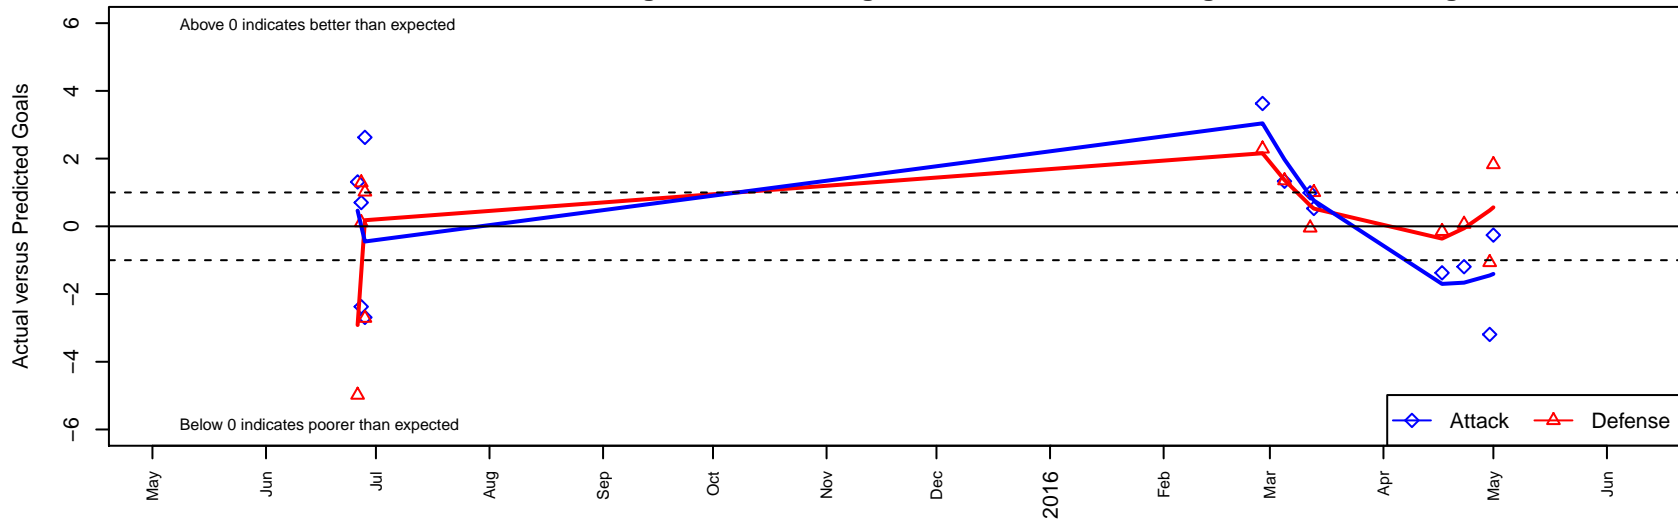

4-H Bayern Munich B04

, OR
 B04 total strength=506
 attack=0.63 defense=0.21
 spr league = Spr OYS B04 Div 1 Green

alt names used:
 4-H Bayern Munich B04
 4-H Bayern Munich

Venues played:
 2015 Capital Cup BU11 Gold
 2015 Spr OYS B04 Division 1 Green

4-H Bayern Munich B04
 Dots are actual minus expected GF (blue circles) and GA (red triangles).
 Blue line is smoothed change in attack strength. Red is smoothed change in defense strength.

**attack and defense variance (black dot)
relative to other teams
and top 10 in region**

**attack and defense rating
relative to others at age
and all opponents in last 13 months**

**attack and defense rating
relative to others at age
and all opponents in last 13 months**

Performance relative to 13 month average

Performance relative to 13 month average

Distribution of opponents
 Red = Lose zone, Blue = Win zone, Green = Even
 Black line separates win/lose zones

lot. A=Neither has attack advantage, B=Opponent has both attack and defense advantage, C=Opponent has both attack and defense disadvantage, D=Both have