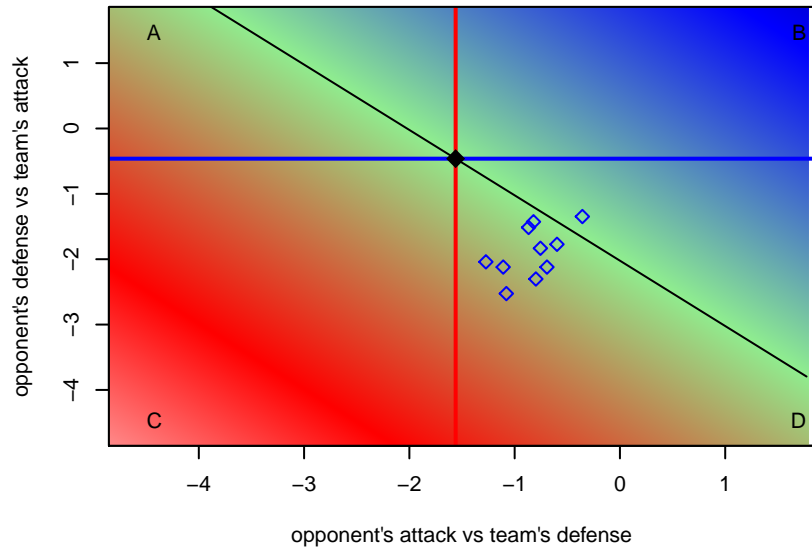

4-H Bayern Munich B04
 Dots are actual minus expected GF (blue circles) and GA (red triangles).
 Blue line is smoothed change in attack strength. Red is smoothed change in defense strength.

**attack and defense variance (black dot)
relative to other teams
and top 10 in region**

**attack and defense rating
relative to others at age
and all opponents in last 13 months**

**attack and defense rating
relative to others at age
and all opponents in last 13 months**

Performance relative to 13 month average

Performance relative to 13 month average

Distribution of opponents
 Red = Lose zone, Blue = Win zone, Green = Even
 Black line separates win/lose zones

lot. A=Neither has attack advantage, B=Opponent has both attack and defense advantage, C=Opponent has both attack and defense disadvantage, D=Both have